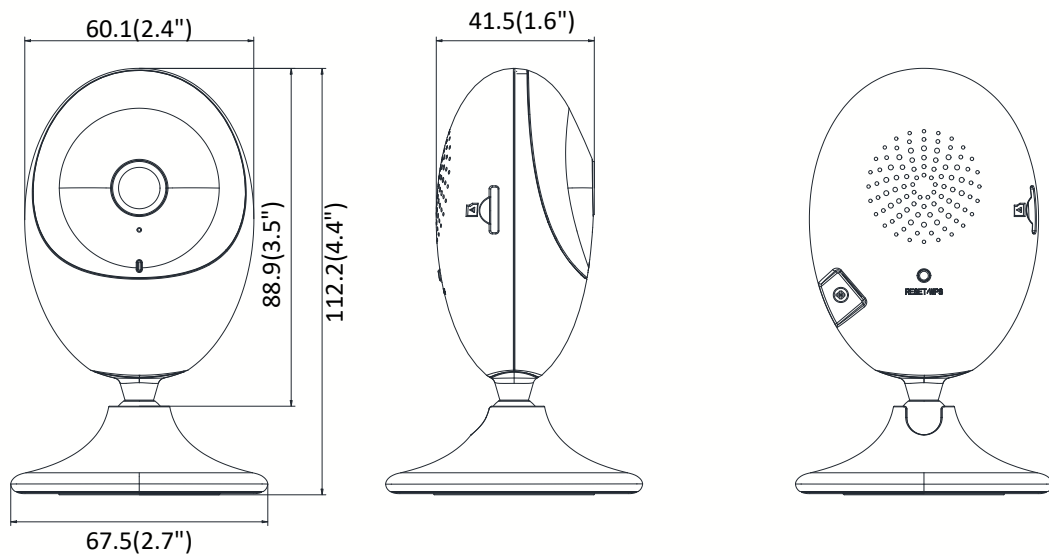

Wireless Standards	IEEE802.11b, 802.11g, 802.11n
Frequency Range	2.4 GHz - 2.4835 GHz
Channel Bandwidth	20/40MHz Support
Protocols	802.11b: CCK, QPSK, BPSK, 802.11g/n: OFDM
Security	64/128-bit WEP, WPA/WPA2, WPA-PSK/WPA2-PSK, WPS
Transfer Rates	11b: 11Mbps, 11g: 54Mbps, 11n: up to 150Mbps
Wireless Range	50 meters (The performance varies based on actual environment)
General	
Operating Conditions	-10 °C to 40°C (14 °F to 104 °F), Humidity 95% or less (non-condensing)
Power Supply	5 VDC ± 10 %, micro USB interface
Current	Max. 0.9A
Power Consumption	Max. 4.5W
IR Range	Up to 10 meters
Material	Plastic
Dimensions	Φ 67.5 × 112.2 mm (Φ 2.7" × 4.4")
Weight	115 g (0.3 lbs)

Ordering Models

HWC-C120-D/W(2.8 to 12 mm)

Dimensions

Unit: mm(inch)